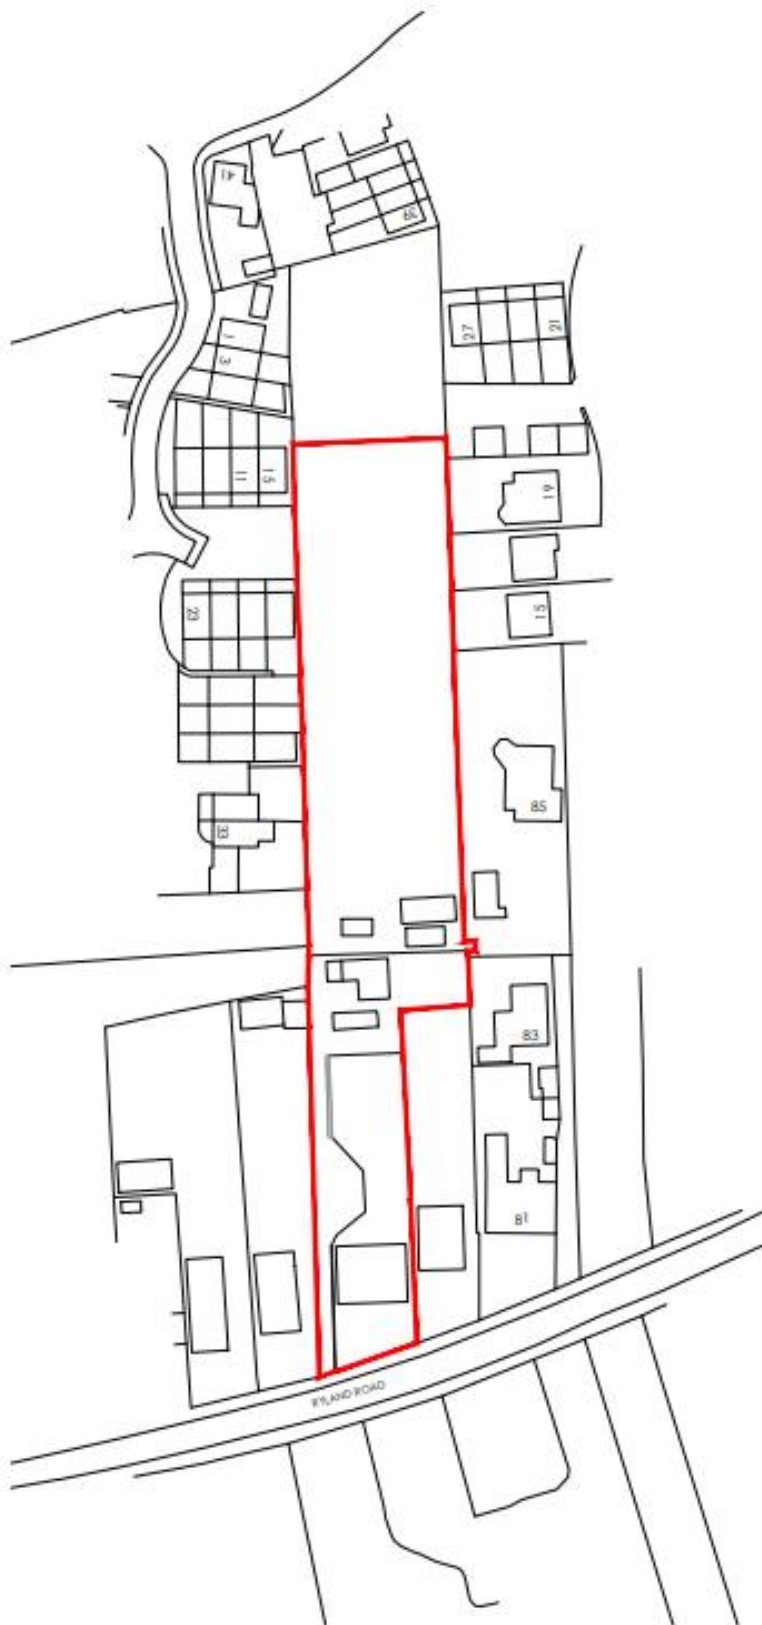

146645- Site Location Plan

EXISTING LOCATION PLAN
scale 1:1250